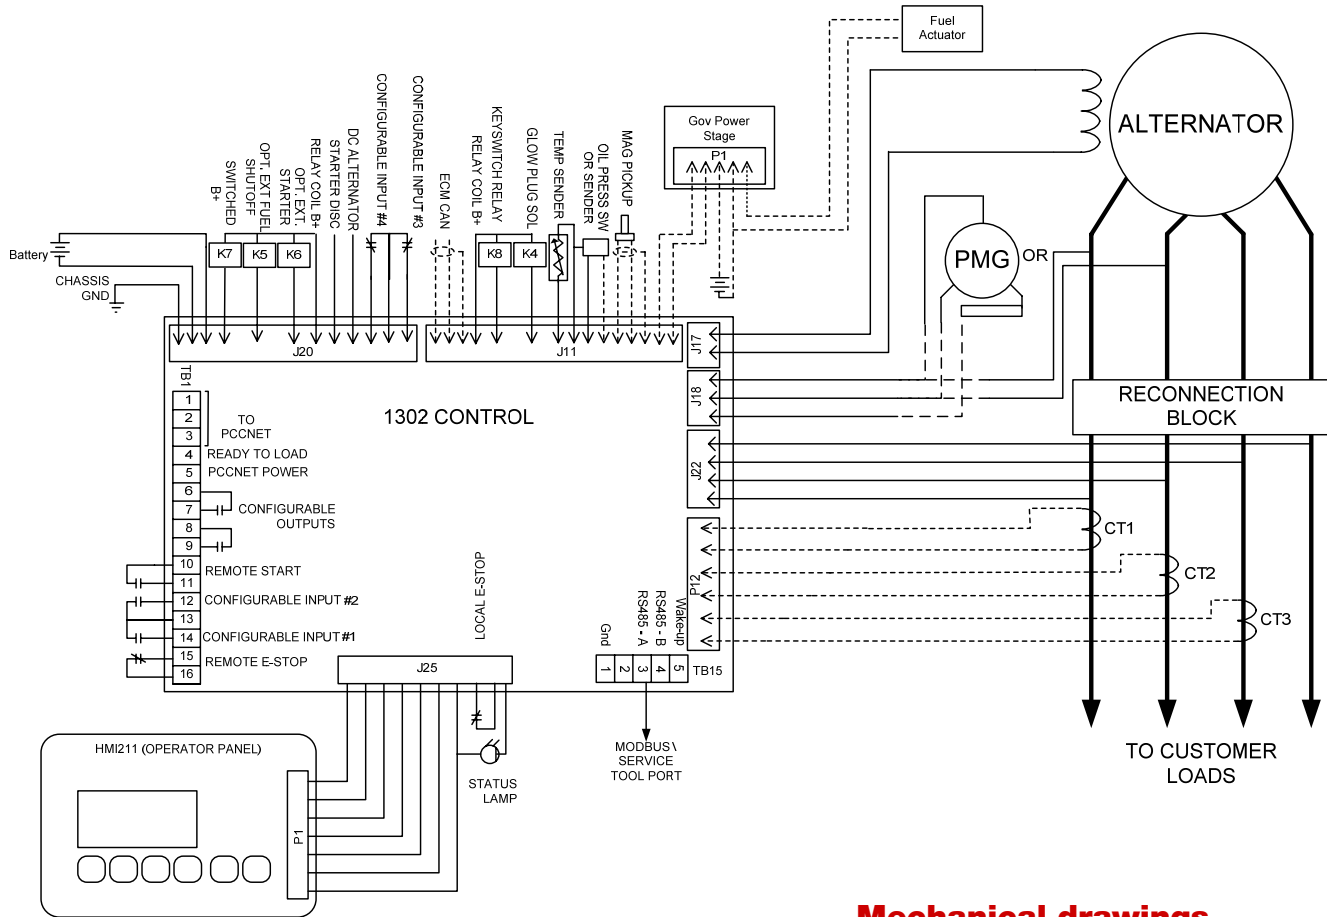

# Power Command digital generator set control PCC1302

CUMMINS (ONAN)  
327-1617-01

HARNESS-CONTROL  
0338-4978

# PowerCommand digital generator set control PCC1302

CUMMINS (ONAN)  
327-1617-01 PCB

HARNESS-CONTROL  
0338-4978

## Electrical interconnections

## Mechanical drawings