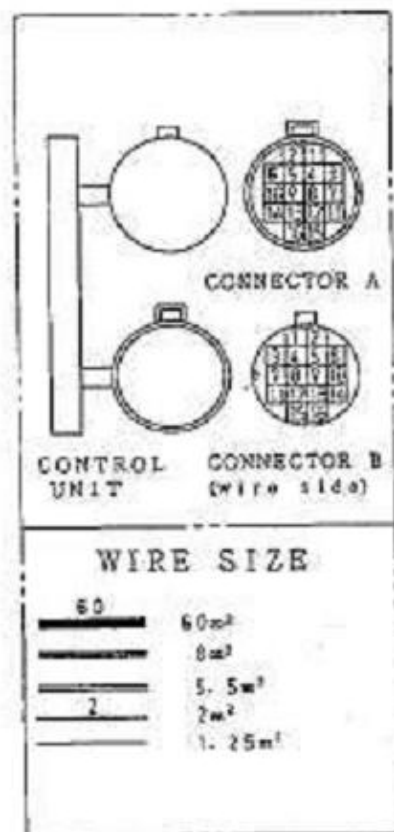

Схема электрических подключений DENYO DCA-90 ESH

DCA-90ESH

COLOR CODE

WIRE COLOR	WIRE CODES
B BLACK	R RED
L BLUE	W WHITE
BR BROWN	Y YELLOW
G GREEN	LB LIGHT BLUE
GR GRAY	LG LIGHT GREEN
V VIOLET	O ORANGE
P PINK	

STARTER SWITCH CONNECTOR

	B	BR	C	ACC
OFF	○			
RUNNING	○	○		
START	○	○	○	

CONNECTOR: view from inserting wire side