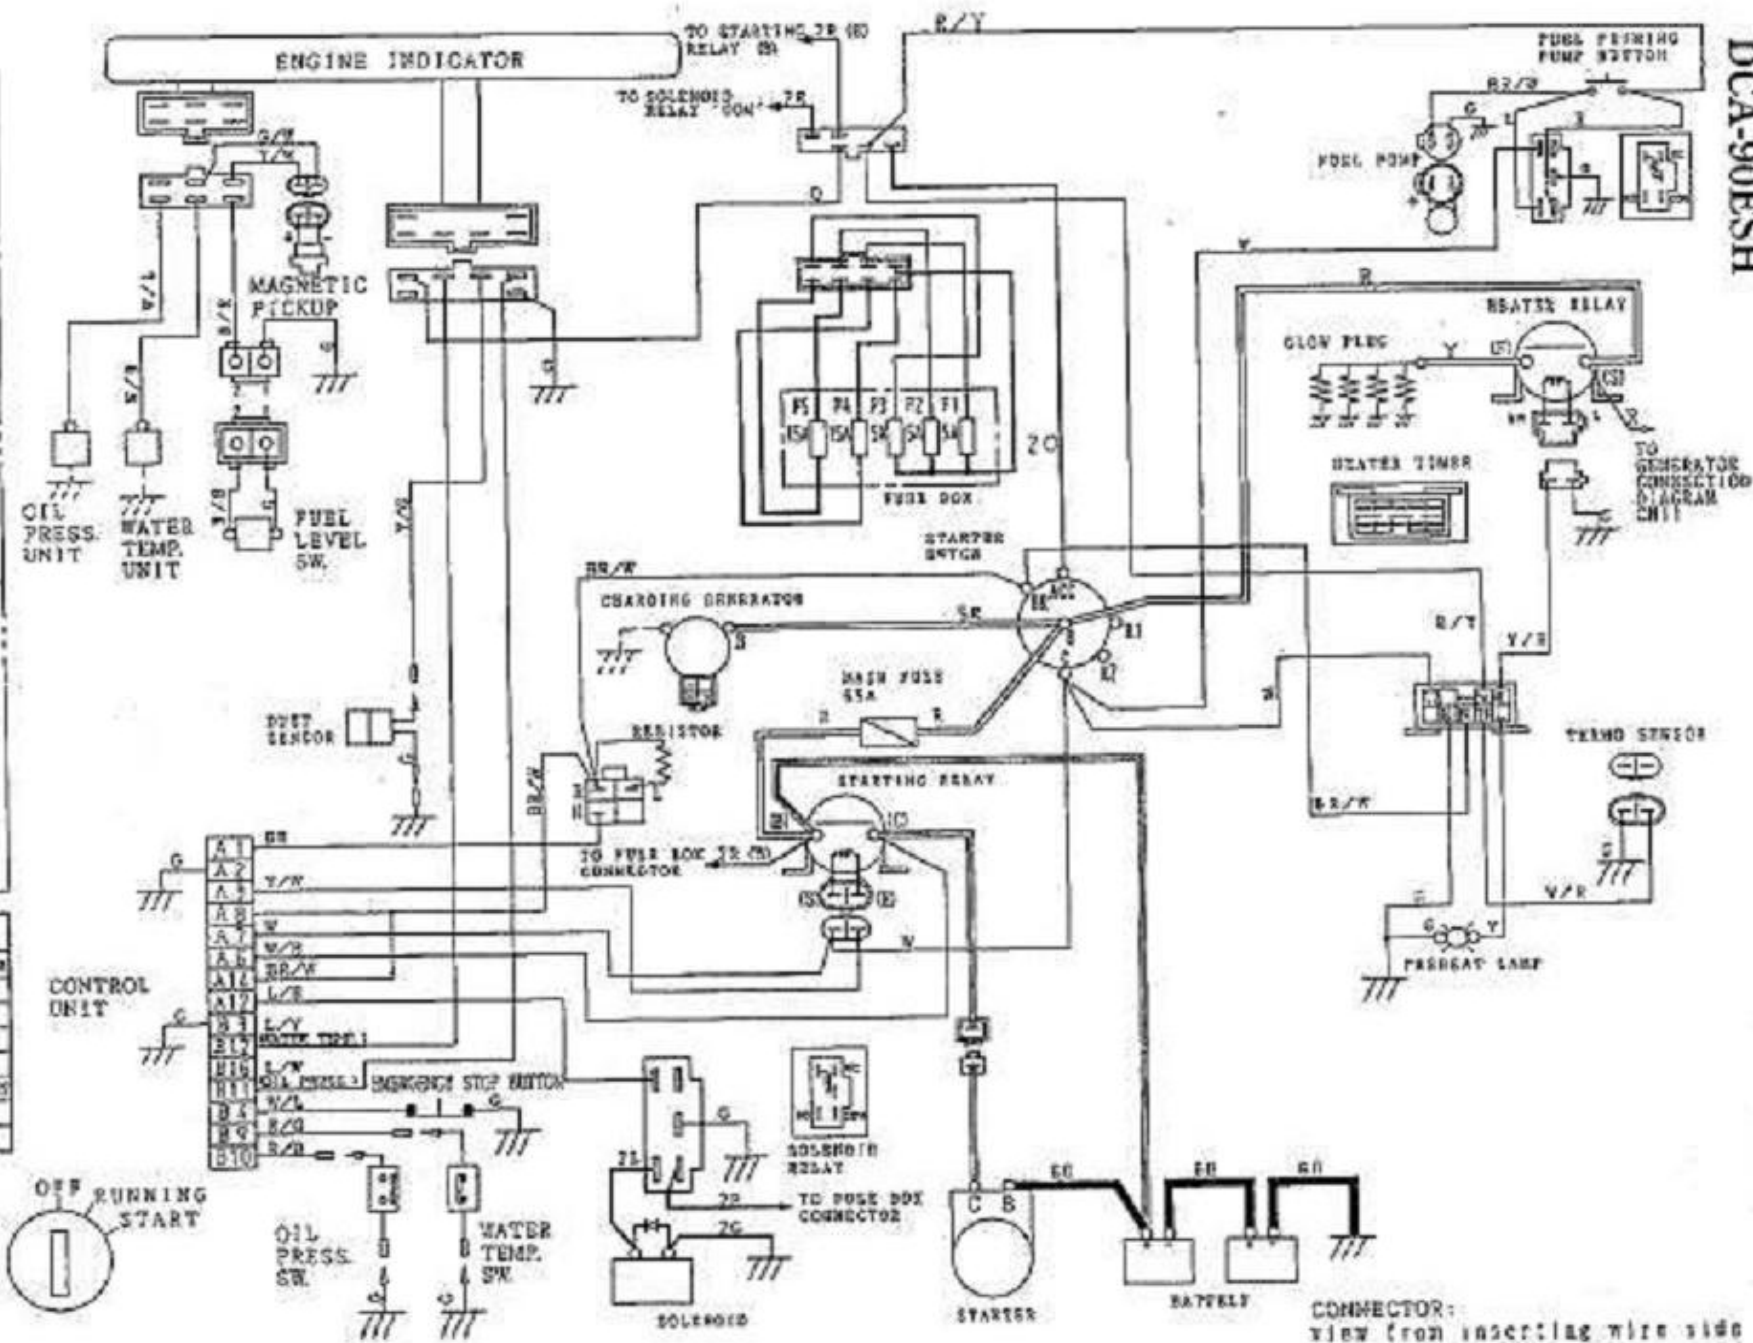

Схема электрических подключений DENYO DCA-90 ESH

DCA-90ESH

COLOR CODE

WIRE COLOR	WIRE CODES
B BLACK	R RED
L BLUE	W WHITE
BR BROWN	Y YELLOW
G GREEN	LB LIGHT BLUE
GR GRAY	LG LIGHT GREEN
V VIOLET	O ORANGE
P PINK	

STARTER SWITCH CONNECTOR

	B	BR	C	ACC
OFF	○			
RUNNING	○	○		
START	○	○	○	

CONNECTOR: view from inserting wire side