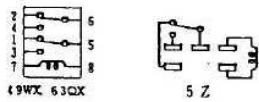

Схема электрических подключений
"DENYO" DCA-150 SPM

RELAY INSIDE CONNECTION

	STARTER SW. CONNECTION			
	B	AC	BR	C
OFF	○	○	○	○
RUN	○	○	○	○
START	○	○	○	○

CONNECTOR: view from inserting wire side

WIRE SIZE	COLOR CODE
60 : 60W	MARK WIRE COLOR MARK WIRE COLOR
5 : 5W	B BLACK R RED
	L BLUE W WHITE
	BR BROWN Y YELLOW
	G GREEN LB LIGHT BLUE
	GR GRAY LG LIGHT GREEN
NO MARK WIRE SIZE	V VIOLET O ORANGE
: 1.25W	P PINK