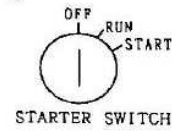

Схема электрических подключений
"DENYO" DCA-150 SPM

RELAY INSIDE CONNECTION

	STARTER SW. CONNECTION			
	B	AC	BR	C
OFF	○	○	○	○
RUN	○	○	○	○
START	○	○	○	○

CONNECTOR: view from inserting wire side

WIRE SIZE	COLOR CODE
60 : 60W	MARK WIRE COLOR MARK WIRE COLOR
5 : 5W	B BLACK R RED
	L BLUE W WHITE
	BR BROWN Y YELLOW
	G GREEN LB LIGHT BLUE
	GR GRAY LG LIGHT GREEN
NO MARK WIRE SIZE	V VIOLET O ORANGE
: 1.25W	P PINK