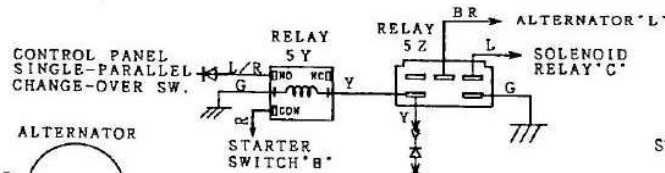

Схема электрических подключений
"DENYO" DCA-150 SPM

RELAY INSIDE CONNECTION

	STARTER SW. CONNECTION			
	B	AC	BR	C
OFF	○	○	○	○
RUN	○	○	○	○
START	○	○	○	○

CONNECTOR: view from inserting wire side

WIRE SIZE	COLOR CODE
60 : 60W	MARK WIRE COLOR MARK WIRE COLOR
5 : 5W	B BLACK R RED
	L BLUE W WHITE
	BR BROWN Y YELLOW
	G GREEN LB LIGHT BLUE
	GR GRAY LG LIGHT GREEN
NO MARK WIRE SIZE	V VIOLET O ORANGE
: 1.25W	P PINK