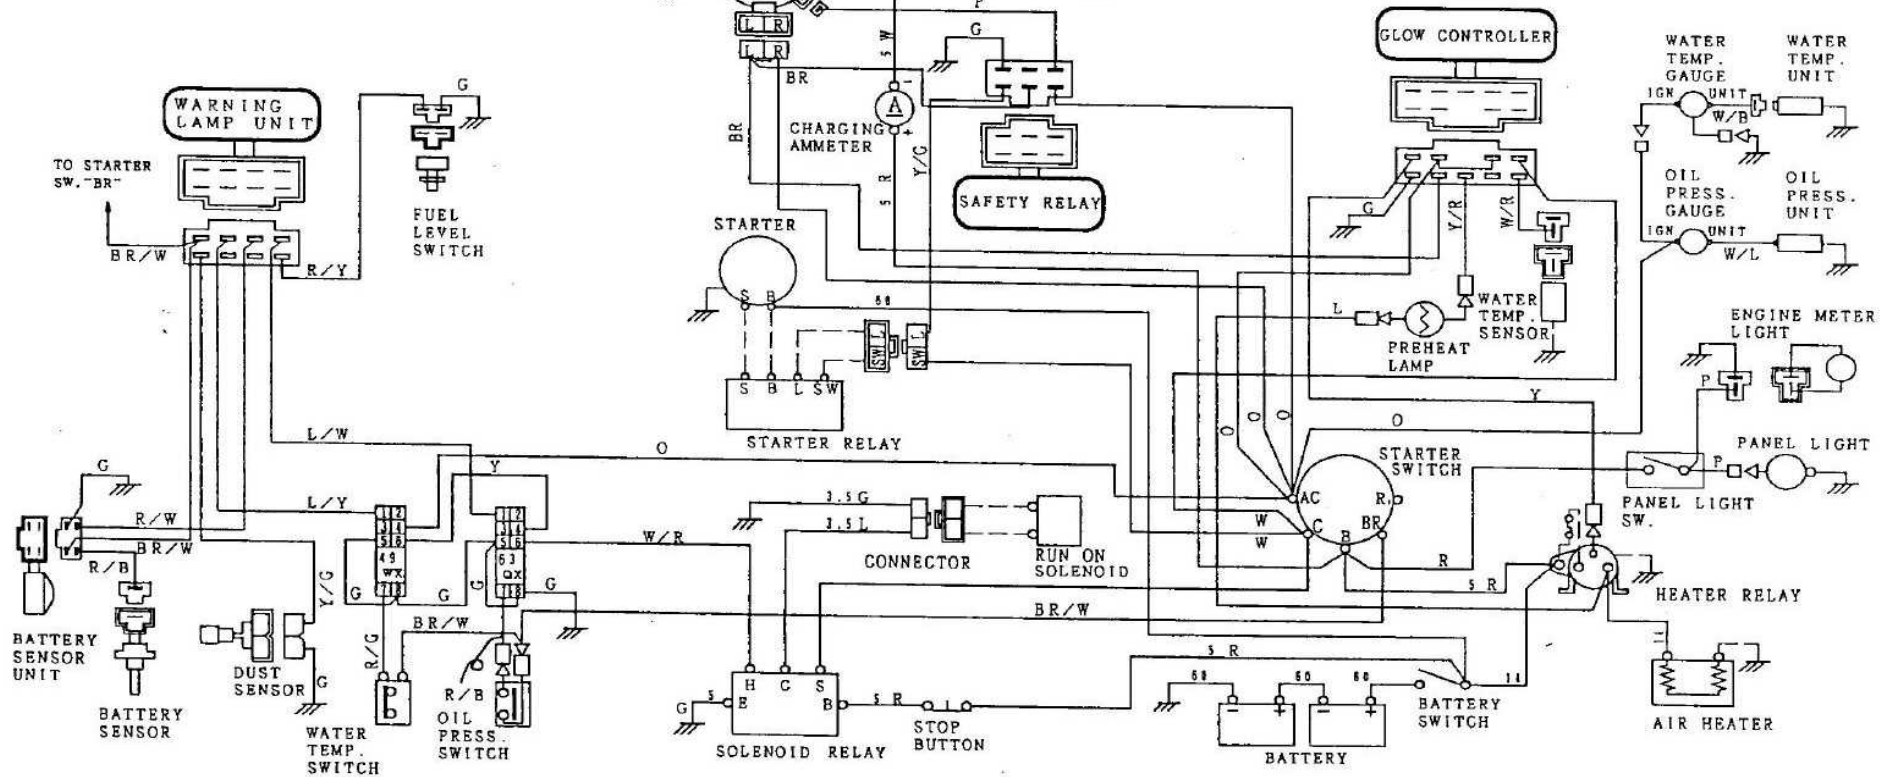

Схема электрических подключений
"DENYO" DCA-150 SPM

RELAY INSIDE CONNECTION

	STARTER SW. CONNECTION			
	B	AC	BR	C
OFF	○	○	○	○
RUN	○	○	○	○
START	○	○	○	○

CONNECTOR: view from inserting wire side

WIRE SIZE	COLOR CODE
60 : 60W	MARK WIRE COLOR MARK WIRE COLOR
5 : 5W	B BLACK R RED
	L BLUE W WHITE
	BR BROWN Y YELLOW
	G GREEN LB LIGHT BLUE
	GR GRAY LG LIGHT GREEN
NO MARK WIRE SIZE	V VIOLET O ORANGE
: 1.25W	P PINK