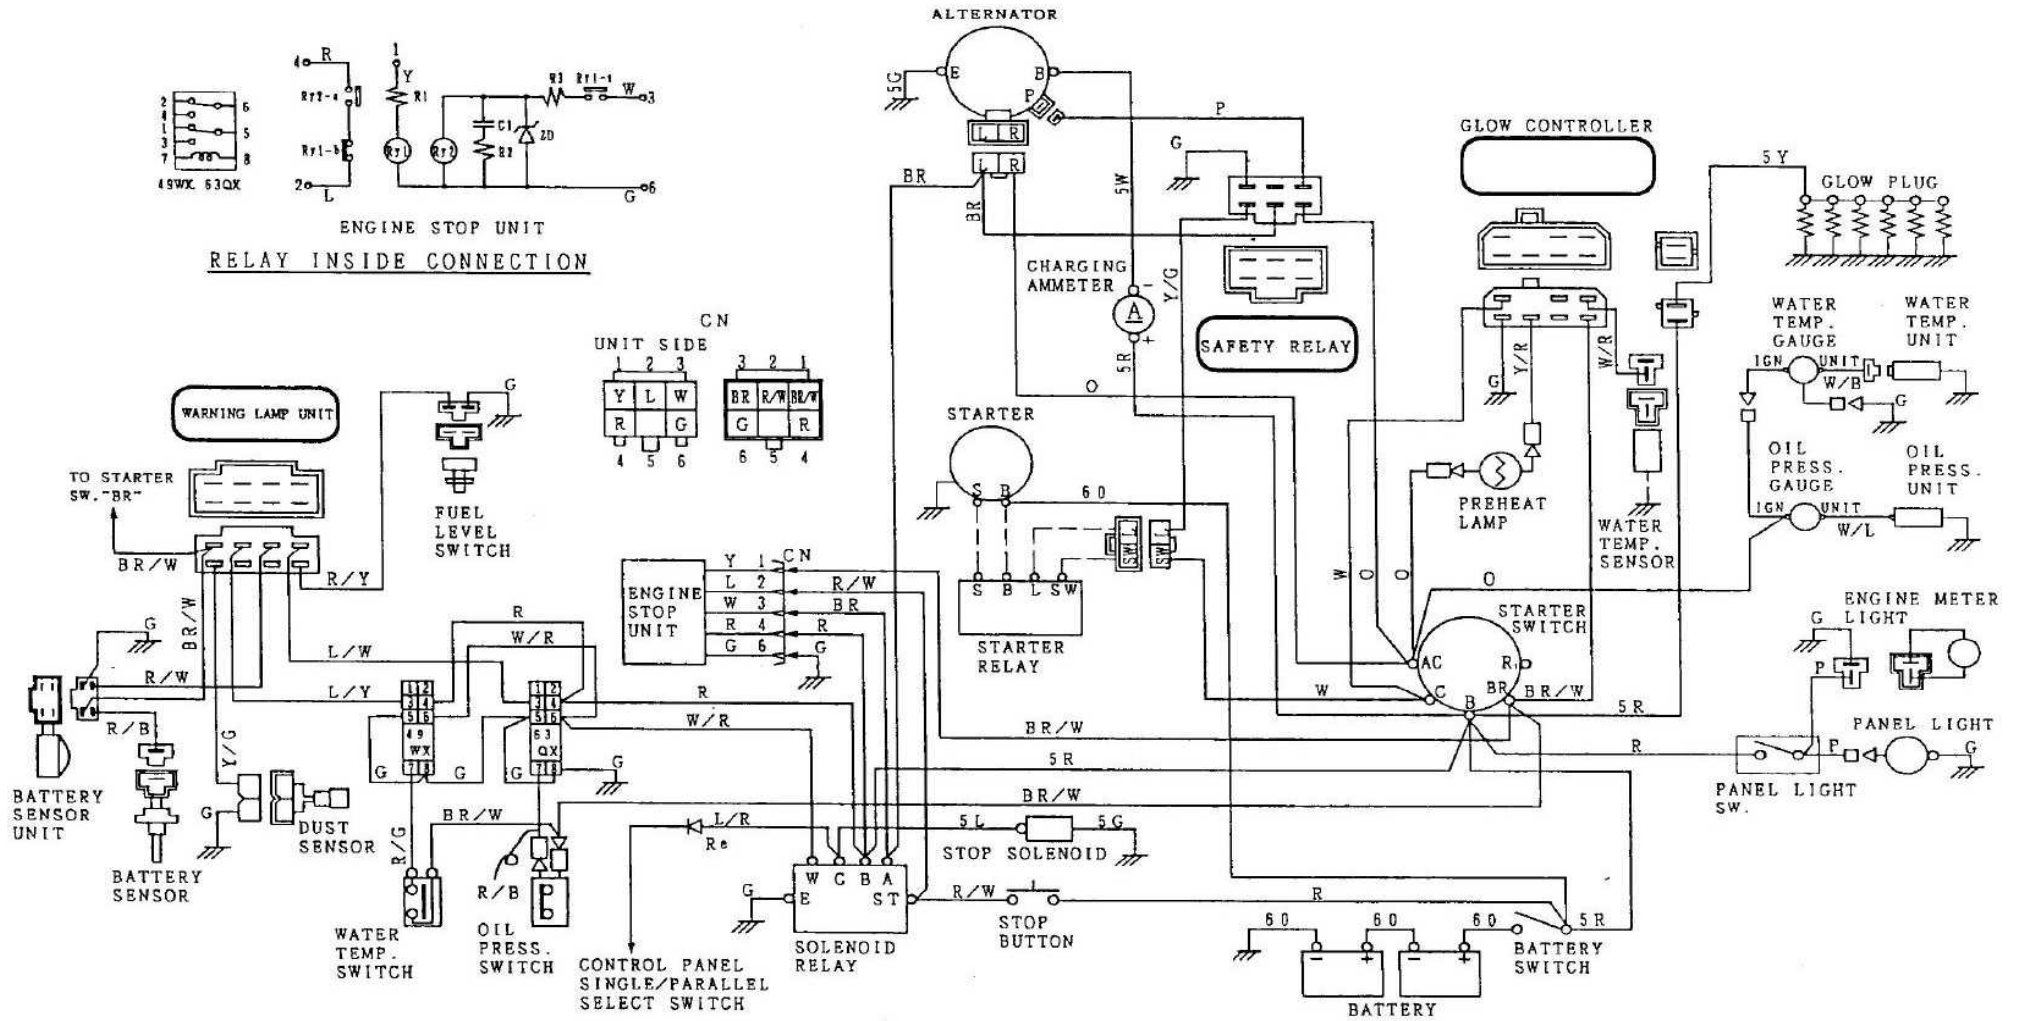

Схема электрических подключений
 "DENYO" DCA-125 SPM

DCA-125SPM

ENGINE STOP UNIT
 RELAY INSIDE CONNECTION

CONNECTOR: view from inserting wire side

WIRE SIZE	COLOR CODE	MARK WIRE COLOR	MARK WIRE COLOR
6.0 : 6.0mm ²	B BLACK	R RED	
5 : 5mm ²	L BLUE	W WHITE	
	BR BROWN	Y YELLOW	
	G GREEN	LB LIGHT BLUE	
	GR GRAY	LG LIGHT GREEN	
NO MARK WIRE SIZE	V VIOLET	O ORANGE	
: 1.25mm ²	P PINK		

	STARTER SW. CONNECTION			
	B	AC	BR	C
OFF	○	○	○	○
RUN	○	○	○	○
START	○	○	○	○

STARTER SWITCH