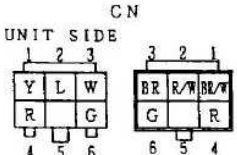

Схема электрических подключений
 "DENYO" DCA-125 SPM

DCA-125SPM

ENGINE STOP UNIT
 RELAY INSIDE CONNECTION

CONNECTOR: view from inserting wire side

WIRE SIZE	COLOR CODE	MARK WIRE COLOR	MARK WIRE COLOR
6.0 : 6.0mm ²	B BLACK	R RED	
5 : 5mm ²	L BLUE	W WHITE	
	BR BROWN	Y YELLOW	
	G GREEN	LB LIGHT BLUE	
	GR GRAY	LG LIGHT GREEN	
NO MARK WIRE SIZE	V VIOLET	O ORANGE	
: 1.25mm ²	P PINK		

	STARTER SW. CONNECTION			
	B	AC	BR	C
OFF	○	○	○	○
RUN	○	○	○	○
START	○	○	○	○

STARTER SWITCH