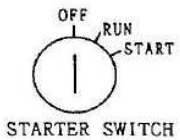

Схема электрических подключений
 "DENYO" DCA-125 SPM

DCA-125SPM

ENGINE STOP UNIT
 RELAY INSIDE CONNECTION

CONNECTOR: view from inserting wire side

WIRE SIZE	COLOR CODE	MARK WIRE COLOR	MARK WIRE COLOR
6.0 : 6.0mm ²	B BLACK	R RED	
5 : 5mm ²	L BLUE	W WHITE	
	BR BROWN	Y YELLOW	
	G GREEN	LB LIGHT BLUE	
	GR GRAY	LG LIGHT GREEN	
NO MARK WIRE SIZE	V VIOLET	O ORANGE	
: 1.25mm ²	P PINK		

	STARTER SW. CONNECTION			
	B	AC	BR	C
OFF	○	○	○	○
RUN	○	○	○	○
START	○	○	○	○

STARTER SWITCH