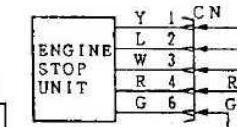

Схема электрических подключений
 "DENYO" DCA-125 SPM

DCA-125SPM

ENGINE STOP UNIT
 RELAY INSIDE CONNECTION

CONNECTOR: view from inserting wire side

WIRE SIZE	COLOR CODE	MARK WIRE COLOR	MARK WIRE COLOR
6.0 : 6.0mm ²	B BLACK	R RED	
5 : 5mm ²	L BLUE	W WHITE	
	BR BROWN	Y YELLOW	
	G GREEN	LB LIGHT BLUE	
	GR GRAY	LG LIGHT GREEN	
NO MARK WIRE SIZE	V VIOLET	O ORANGE	
: 1.25mm ²	P PINK		